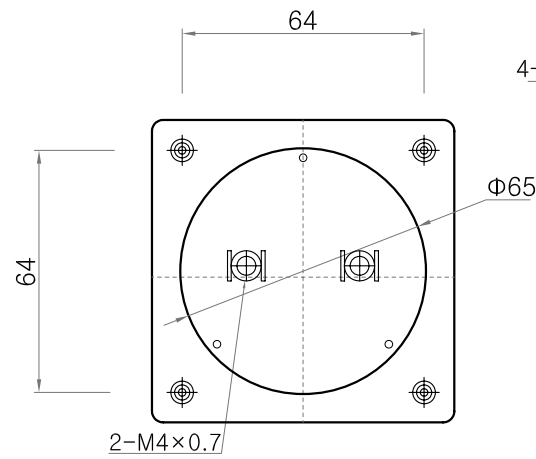

FRONT VIEW

SIDE VIEW

REAR VIEW

Cutting Size

Daeboong  
(주)대봉 E&C

PROJEC TTITLE

CHK'D BY	SCALE	1 : 2
CHK'D BY	DATE	2008. 5. 8
CHK'D BY	DRWN BY	

DRAWING TITLE  
D-800