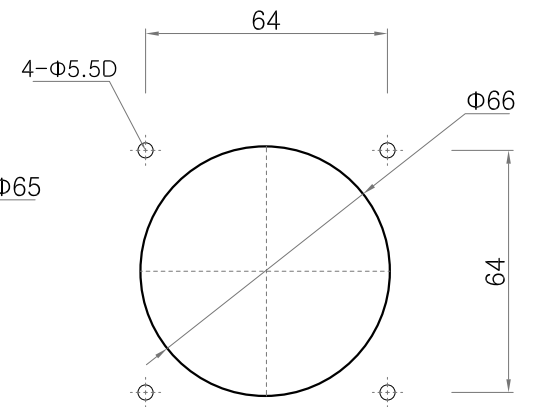

FRONT VIEW

SIDE VIEW

REAR VIEW

Cutting Size

Daeboong  
(주)대봉 E&C

PROJEC TTITLE

CHK'D BY	SCALE	1 : 2
CHK'D BY	DATE	2008. 5. 8
CHK'D BY	DRWN BY	

DRAWING TITLE  
D-800