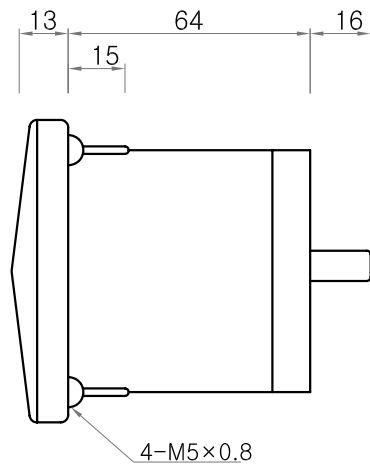

FRONT VIEW

SIDE VIEW

REAR VIEW

Cutting Size

Daeboong  
(주)대봉 E&C

PROJEC TTITLE

CHK'D BY	SCALE	1 : 2
CHK'D BY	DATE	2008. 5. 8
CHK'D BY	DRWN BY	

DRAWING TITLE  
D-800