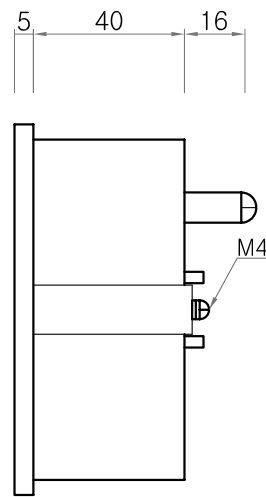

⊕ FRONT VIEW

⊕ SIDE VIEW

⊕ REAR VIEW

⊕ Cutting Size

Daeboong
(주)대봉 E&C

PROJECT TITLE

CHK'D BY	SCALE	1 : 2
CHK'D BY	DATE	2008. 5. 8
CHK'D BY	DRWN BY	

DRAWING TITLE
D-300