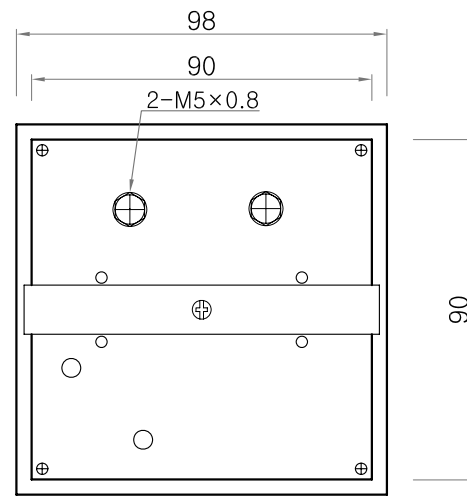

⊕ FRONT VIEW

⊕ SIDE VIEW

⊕ REAR VIEW

⊕ Cutting Size

Daeboong
(주)대봉 E&C

PROJECT TITLE

CHK'D BY	SCALE	1 : 2
CHK'D BY	DATE	2008. 5. 8
CHK'D BY	DRWN BY	

DRAWING TITLE
D-300