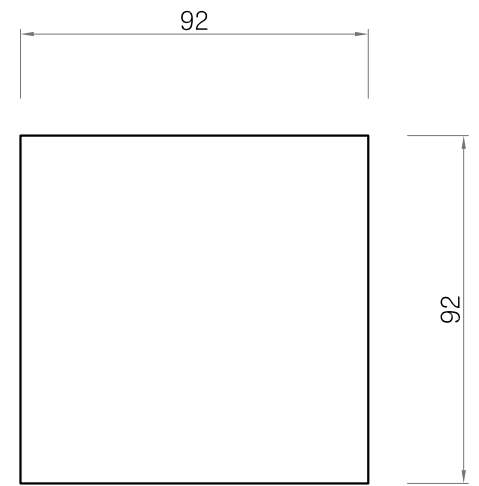

⊕ FRONT VIEW

⊕ SIDE VIEW

⊕ REAR VIEW

⊕ Cutting Size

Daeboong
(주)대봉 E&C

PROJECT TITLE

CHK'D BY	SCALE	1 : 2
CHK'D BY	DATE	2008. 5. 8
CHK'D BY	DRWN BY	

DRAWING TITLE
D-300