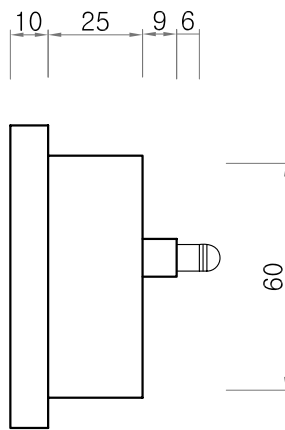

FRONT VIEW

SIDE VIEW

REAR VIEW

Cutting Size

Daeboong
(주)대봉 E&C

PROJEC TTITLE

CHK'D BY	SCALE	1 : 2
CHK'D BY	DATE	2008. 5. 8
CHK'D BY	DRWN BY	

DRAWING TITLE
D-100