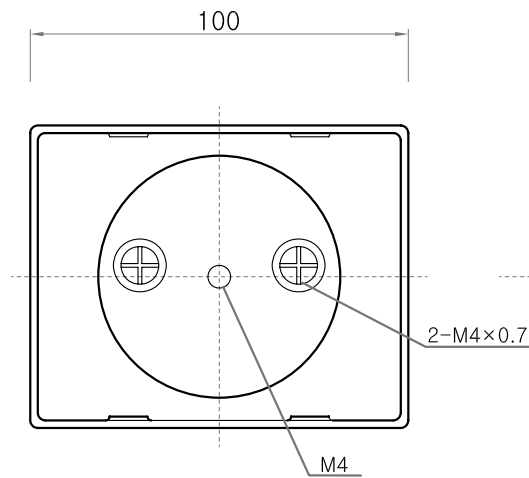

FRONT VIEW

SIDE VIEW

REAR VIEW

Cutting Size

Daeboong
(주)대봉 E&C

PROJEC TTITLE

CHK'D BY	SCALE	1 : 2
CHK'D BY	DATE	2008. 5. 8
CHK'D BY	DRWN BY	

DRAWING TITLE
D-100