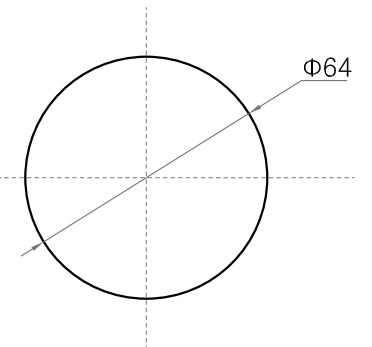

FRONT VIEW

SIDE VIEW

REAR VIEW

Cutting Size

Daeboong
(주)대봉 E&C

PROJEC TTITLE

CHK'D BY	SCALE	1 : 2
CHK'D BY	DATE	2008. 5. 8
CHK'D BY	DRWN BY	

DRAWING TITLE
D-100