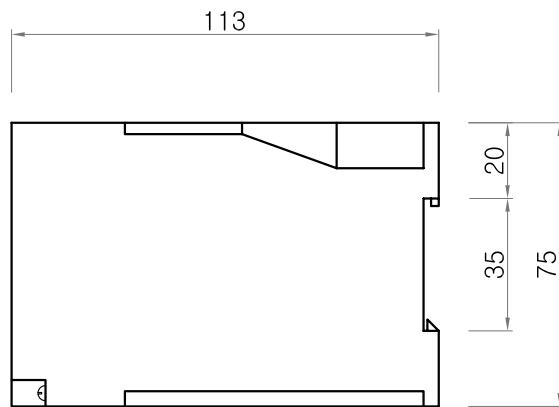

TOP VIEW

SIDE VIEW

REAR VIEW

FRONT VIEW

Daeboong  
(주)대봉 E&C

PROJECT TITLE

Power Transducer

CHK'D BY	SCALE	1 : 2
CHK'D BY	DATE	2008. 5. 8
CHK'D BY	DRWN BY	

DRAWING TITLE

W-75

B.C.C NO	JOB NO	REV NO
DRWG NO	SHEET NO	
	21	