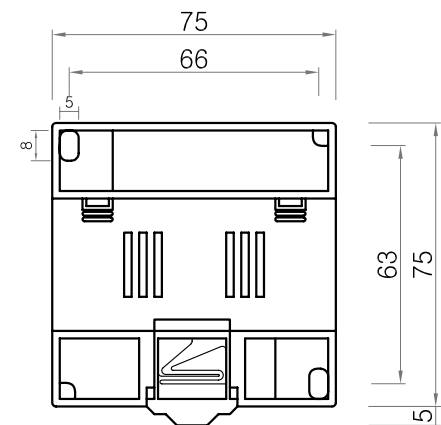

TOP VIEW

SIDE VIEW

REAR VIEW

FRONT VIEW

Daeboong  
(주)대봉 E&C

PROJECT TITLE

Power Transducer

CHK'D BY	SCALE	1 : 2
CHK'D BY	DATE	2008. 5. 8
CHK'D BY	DRWN BY	

DRAWING TITLE

W-75

B.C.C NO	JOB NO	REV NO
DRWG NO	SHEET NO	
	21	