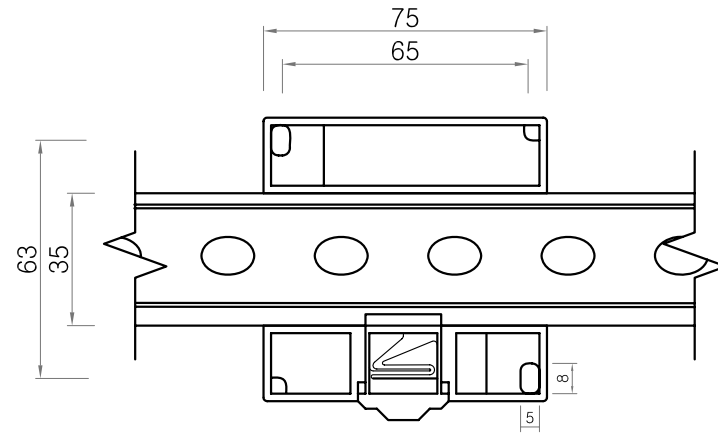

TOP VIEW

SIDE VIEW

REAR VIEW

FRONT VIEW

Daeboong  
(주)대봉 E&C

PROJECT TITLE

Power Transducer

CHK'D BY	SCALE	1 : 2
CHK'D BY	DATE	2008. 5. 8
CHK'D BY	DRWN BY	

DRAWING TITLE

W-75

B.C.C NO	JOB NO	REV NO
DRWG NO	SHEET NO	
	21	