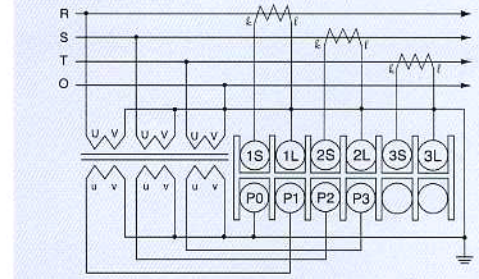

Outside Connection

Watt Meter & Var. Meter

With Ext. Transducer (D-□□□□ Type)

With Int. Transducer (D-□□□□T Type)

단상이선식
1Phase 2Wire
Watt Meter & Var. Meter

단상삼선식
1Phase 3Wire
Watt Meter & Var. Meter

삼상삼선식
3Phase 3Wire
Watt Meter & Var. Meter

삼상사선식
3Phase 4Wire
Watt Meter & Var. Meter
Voltage Balance

삼상사선식
3Phase 4Wire
Watt Meter & Var. Meter
Unbalance

Power Factor Meter

Ext. Transducer (D-P□□□Type)

단상이선식
1Phase 2Wire
Power Factor Meter

단상삼선식
1Phase 3Wire
Power Factor Meter

삼상삼선식
3Phase 3Wire
Power Factor Meter
Balance type

삼상삼선식
3Phase 3Wire
Power Factor Meter
Unbalance type

삼상사선식
3Phase 4Wire
Power Factor Meter
Balance type

삼상사선식
3Phase 4Wire
Power Factor Meter
Unbalance type