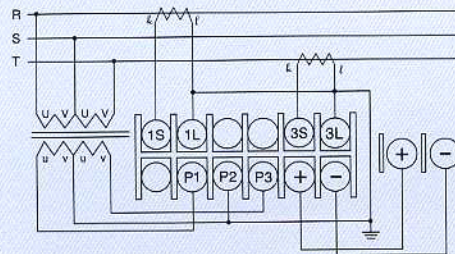

삼상사선식
3Phase 4Wire
Watt Meter & Var. Meter
Voltage Balance

삼상사선식
3Phase 4Wire
Watt Meter & Var. Meter
Unbalance

Power Factor Meter

Ext. Transducer (D-P□□□Type)

단상이선식
1Phase 2Wire
Power Factor Meter

단상삼선식
1Phase 3Wire
Power Factor Meter

삼상삼선식
3Phase 3Wire
Power Factor Meter
Balance type

삼상삼선식
3Phase 3Wire
Power Factor Meter
Unbalance type

삼상사선식
3Phase 4Wire
Power Factor Meter
Balance type

삼상사선식
3Phase 4Wire
Power Factor Meter
Unbalance type