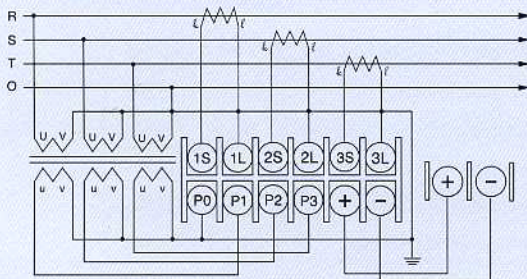

Outside Connection

Watt Meter & Var. Meter

With Ext. Transducer (D-□□□□ Type)

With Int. Transducer (D-□□□□T Type)

단상이선식
1Phase 2Wire
Watt Meter & Var. Meter

단상삼선식
1Phase 3Wire
Watt Meter & Var. Meter

삼상삼선식
3Phase 3Wire
Watt Meter & Var. Meter

삼상사선식
3Phase 4Wire
Watt Meter & Var. Meter
Voltage Balance

삼상사선식
3Phase 4Wire
Watt Meter & Var. Meter
Unbalance

Power Factor Meter

Ext. Transducer (D-P□□□Type)

단상이선식
1Phase 2Wire
Power Factor Meter

단상삼선식
1Phase 3Wire
Power Factor Meter

삼상삼선식
3Phase 3Wire
Power Factor Meter
Balance type

삼상삼선식
3Phase 3Wire
Power Factor Meter
Unbalance type

삼상사선식
3Phase 4Wire
Power Factor Meter
Balance type

삼상사선식
3Phase 4Wire
Power Factor Meter
Unbalance type