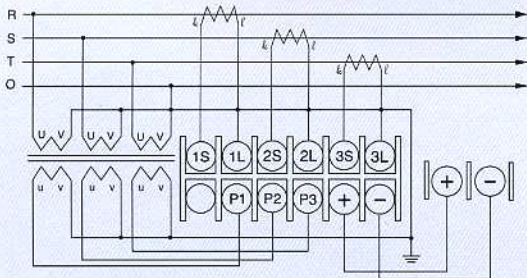

Outside Connection

Watt Meter & Var. Meter

With Ext. Transducer (D-□□□□ Type)

With Int. Transducer (D-□□□□T Type)

단상이선식
1Phase 2Wire
Watt Meter & Var. Meter

단상삼선식
1Phase 3Wire
Watt Meter & Var. Meter

삼상삼선식
3Phase 3Wire
Watt Meter & Var. Meter

삼상사선식
3Phase 4Wire
Watt Meter & Var. Meter
Voltage Balance

삼상사선식
3Phase 4Wire
Watt Meter & Var. Meter
Unbalance

Power Factor Meter

Ext. Transducer (D-P□□□Type)

단상이선식
1Phase 2Wire
Power Factor Meter

단상삼선식
1Phase 3Wire
Power Factor Meter

삼상삼선식
3Phase 3Wire
Power Factor Meter
Balance type

삼상삼선식
3Phase 3Wire
Power Factor Meter
Unbalance type

삼상사선식
3Phase 4Wire
Power Factor Meter
Balance type

삼상사선식
3Phase 4Wire
Power Factor Meter
Unbalance type