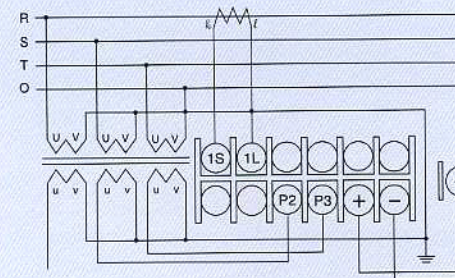

삼상사선식
3Phase 4Wire
Watt Meter & Var. Meter
Voltage Balance

삼상사선식
3Phase 4Wire
Watt Meter & Var. Meter
Unbalance

Power Factor Meter

Ext. Transducer (D-P□□□Type)

단상이선식
1Phase 2Wire
Power Factor Meter

단상삼선식
1Phase 3Wire
Power Factor Meter

삼상삼선식
3Phase 3Wire
Power Factor Meter
Balance type

삼상삼선식
3Phase 3Wire
Power Factor Meter
Unbalance type

삼상사선식
3Phase 4Wire
Power Factor Meter
Balance type

삼상사선식
3Phase 4Wire
Power Factor Meter
Unbalance type