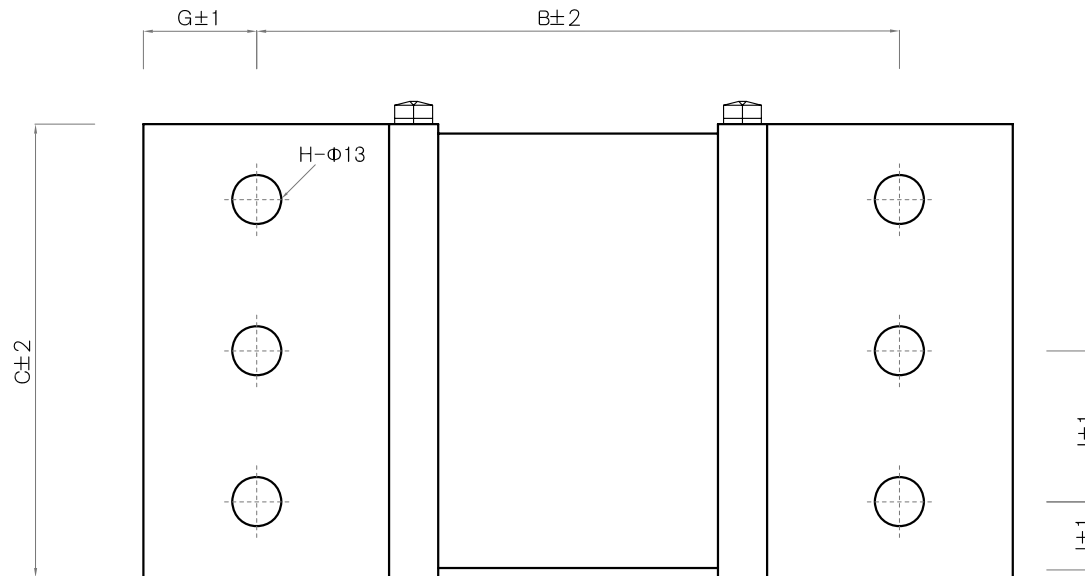

FRONT VIEW

TOP VIEW

50mV

1차전류(A)	A	B	C	D	E	F	G	H	I	J
2500	230	170	100	40	25	65	30	13Φ×6	20	30
3000	230	170	120	40	25	65	30	13Φ×6	20	40
Option										

Daeboong
(주)대봉 E&C

PROJEC TTITLE

일반용 및 표준용 분류기

CHK'D BY

SCALE 1 : 2

DRAWING TITLE

B.C.C NO

JOB NO

REV NO

CHK'D BY

DATE 2008. 5. 8

ME-6