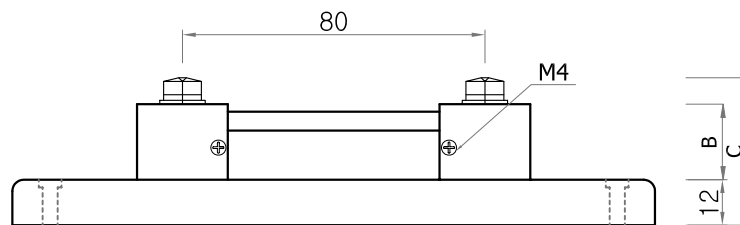

TOP VIEW

FRONT VIEW
1~300A(50~60mV)

1차전류(A)	A	B	C
~100	17	13	35
~150	17	17	35
~200	25	17	35
~250	25	20	38
~300	25	25	43

Daeboong
(주)대봉 E&C

PROJEC TTITLE

일반용 및 표준용 분류기

CHK'D BY	SCALE	1 : 2
CHK'D BY	DATE	2008. 5. 8
CHK'D BY	DRWN BY	