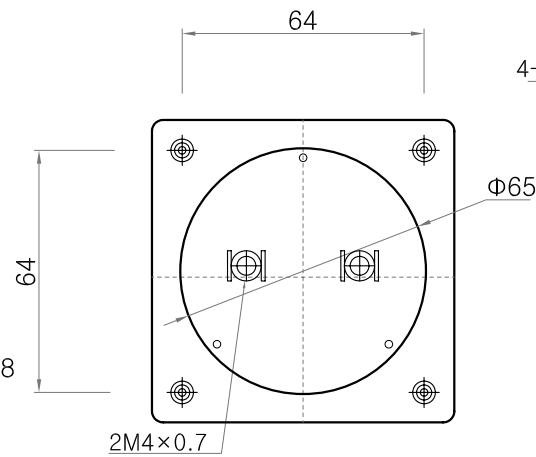

FRONT VIEW

SIDE VIEW

REAR VIEW

Cutting Size

Daeboong
(주)대봉 E&C

PROJEC TTITLE

CHK'D BY	SCALE	1 : 2
CHK'D BY	DATE	2008. 5. 8
CHK'D BY	DRWN BY	

DRAWING TITLE
D-800