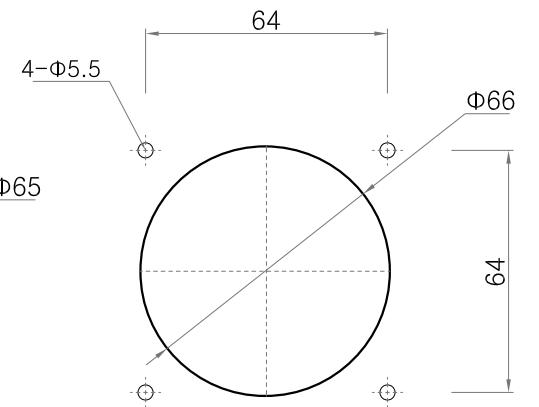

FRONT VIEW

SIDE VIEW

REAR VIEW

Cutting Size

Daeboong
(주)대봉 E&C

PROJEC TTITLE

CHK'D BY	SCALE	1 : 2
CHK'D BY	DATE	2008. 5. 8
CHK'D BY	DRWN BY	

DRAWING TITLE
D-800