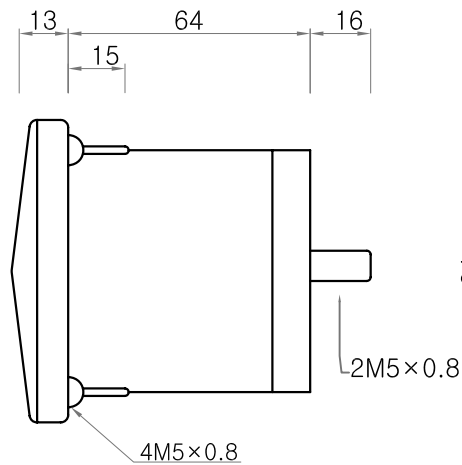

FRONT VIEW

SIDE VIEW

REAR VIEW

Cutting Size

Daeboong
(주)대봉 E&C

PROJEC TTITLE

CHK'D BY	SCALE	1 : 2
CHK'D BY	DATE	2008. 5. 8
CHK'D BY	DRWN BY	

DRAWING TITLE
D-800