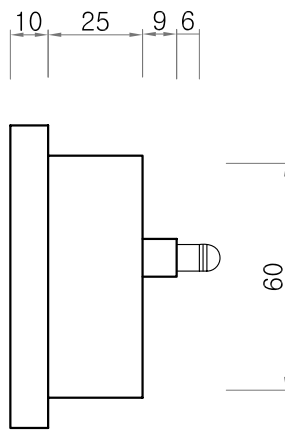

FRONT VIEW

SIDE VIEW

REAR VIEW

Cutting Size

Daeboong  
(주)대봉 E&C

PROJEC TTITLE

CHK'D BY	SCALE	1 : 2
CHK'D BY	DATE	2008. 5. 8
CHK'D BY	DRWN BY	

DRAWING TITLE