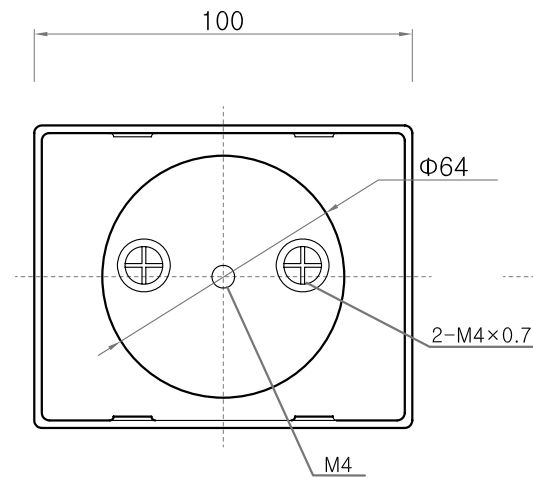

FRONT VIEW

SIDE VIEW

REAR VIEW

Cutting Size

Daeboong  
(주)대봉 E&C

PROJEC TTITLE

CHK'D BY	SCALE	1 : 2
CHK'D BY	DATE	2008. 5. 8
CHK'D BY	DRWN BY	

DRAWING TITLE