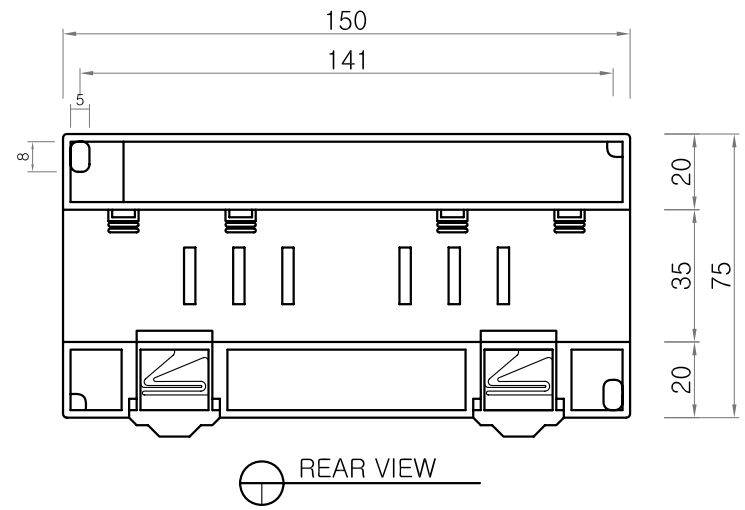

TOP VIEW

FRONT VIEW

SIDE VIEW

REAR VIEW

Daeboong
(주)대봉 E&C

PROJEC TTITLE

Power Transducer

CHK'D BY

SCALE 1 : 2

DRAWING TITLE

B.C.C NO

JOB NO

REV NO

CHK'D BY

DATE 2008. 5. 8

W-150