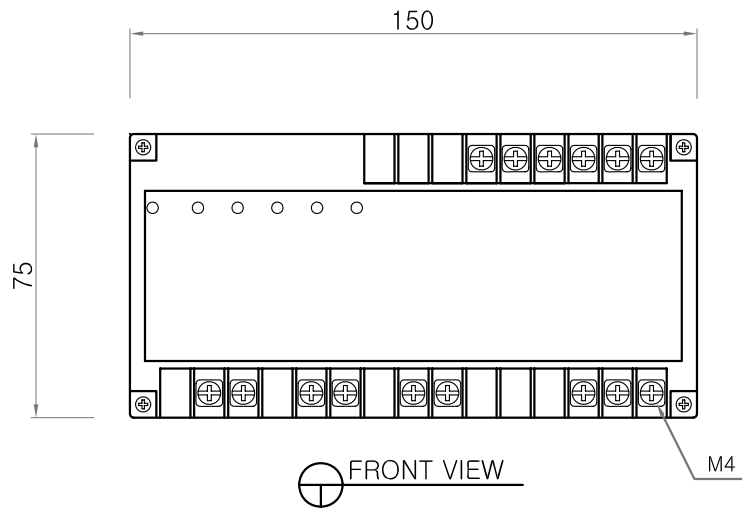

TOP VIEW

FRONT VIEW

SIDE VIEW

REAR VIEW

Daeboong
(주)대봉 E&C

PROJEC TTITLE

Power Transducer

CHK'D BY

SCALE 1 : 2

DRAWING TITLE

B.C.C NO

JOB NO

REV NO

CHK'D BY

DATE 2008. 5. 8

W-150