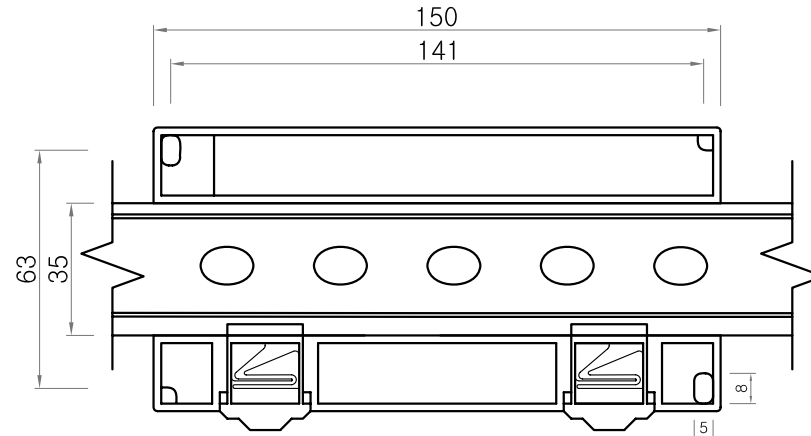

TOP VIEW

FRONT VIEW

SIDE VIEW

REAR VIEW

Daeboong
(주)대봉 E&C

PROJEC TTITLE

Power Transducer

CHK'D BY

SCALE 1 : 2

DRAWING TITLE

B.C.C NO

JOB NO

REV NO

CHK'D BY

DATE 2008. 5. 8

W-150