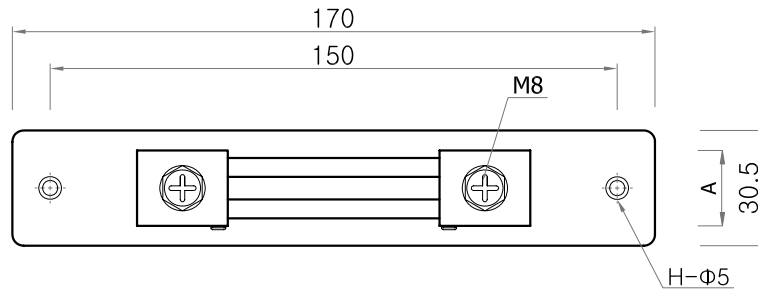

TOP VIEW

FRONT VIEW
1~300A(50~60mV)

1차전류(A)	A	B	C
~100	17	13	35
~150	17	17	35
~200	25	17	35
~250	25	20	38
~300	25	25	43

Daeboong
(주)대봉 E&C

PROJEC TTITLE

일반용 및 표준용 분류기

CHK'D BY	SCALE	1 : 2
CHK'D BY	DATE	2008. 5. 8
CHK'D BY	DRWN BY	