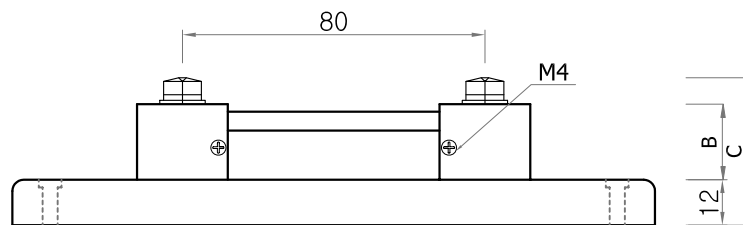

TOP VIEW

FRONT VIEW
1~300A(50~60mV)

1차전류(A)	A	B	C
~100	17	13	35
~150	17	17	35
~200	25	17	35
~250	25	20	38
~300	25	25	43

Daeboong
(주)대봉 E&C

PROJEC TTITLE

일반용 및 표준용 분류기

CHK'D BY	SCALE	1 : 2
CHK'D BY	DATE	2008. 5. 8
CHK'D BY	DRWN BY	